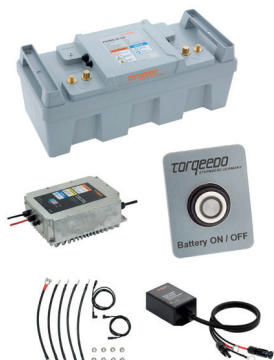

Cruise FPPD

Batteri er ikke inkludert (se utstyr)

1250-00	Torqeedo Cruise 2.0 FP Pod drive	33.490,-
1251-00	Torqeedo Cruise 4.0 FP Pod drive	38.490,-
1252-00	Torqeedo Cruise 10.0 FP Pod drive	95.990,-

Deep Blue

Ta kontakt for oppsett

0000-00	Alle Deep Blue modeller prises på forespørsel	E-mail/tlf.
---------	---	-------------

Power batteri

2103-00	Torqeedo Batteri Power 26-104 (Cruise/Cruise FP PD)	29.290,-
2206-20	Lader 350 W for Power 26-104	4.580,-
2210-00	Hurtiglader 1700 W for Power 26-104	19.990,-
2304-00	On/Off bryter for Power 26-104	1.150,-
1934-00	Reserve kabelbroer for Power 26-104	1.540,-
2207-00	Ladekontroll for Power 26-104	4.150,-
2211-00	Ladekontroll (hurtiglading) for Power 26-104	13.950,-