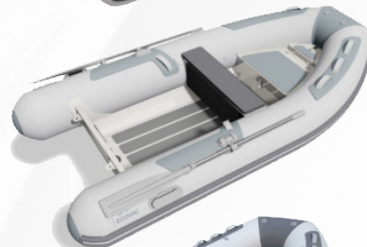

CADET ALU

Z11015	CADET 270 ALU	16 900
Z11017	CADET 310 ALU	20 200
Z11019	CADET 350 ALU	24 400

CADET RIB ALUMINIUM - MONO SKROG

Z11210	CADET 240 RIB ALU/LIGHT GREY/MEDIUM GREY	25 700
Z11211	CADET 270 RIB ALU/LIGHT GREY/MEDIUM GREY	29 800
Z11212	CADET 300 RIB ALU/LIGHT GREY/MEDIUM GREY	33 900
Z11213	CADET 330 RIB ALU/LIGHT GREY/MEDIUM GREY	37 400
Z11214	CADET 360 RIB ALU/LIGHT GREY/MEDIUM GREY	41 600

CADET RIB ALUMINIUM - DL

Z11215	CADET 300 DL RIB ALU/LIGHT GREY/MEDIUM GREY	40 700
Z11216	CADET 330 DL RIB ALU/LIGHT GREY/MEDIUM GREY	47 000
Z11217	CADET 360 DL RIB ALU/LIGHT GREY/MEDIUM GREY	51 600
Z11218	CADET 390 DL RIB ALU/LIGHT GREY/MEDIUM GREY	55 800